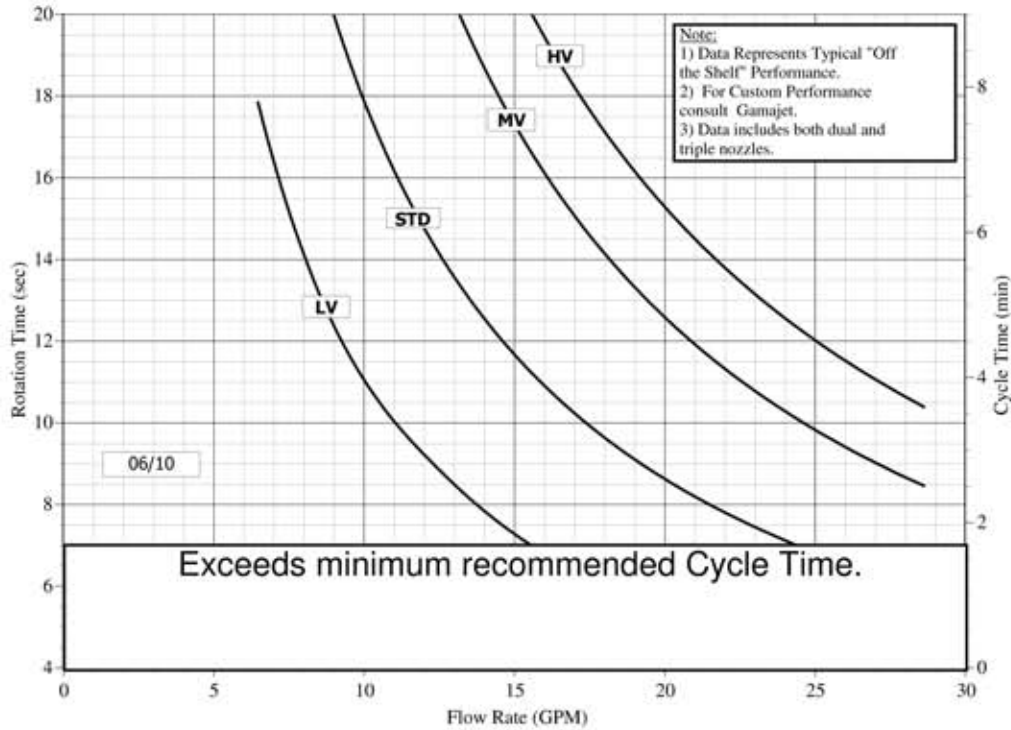

Performance Characteristics • Page 2

Flow Rate vs. Cycle Time

Dual Nozzle

1-877-426-2538

1-877-GAMAJET

604 Jeffers Circle • Exton PA 19341 • Telephone: (610) 408-9940

Fax: (610) 408-9945 • e-mail: sales@gamajet.com • Visit our web site at www.gamajet.com