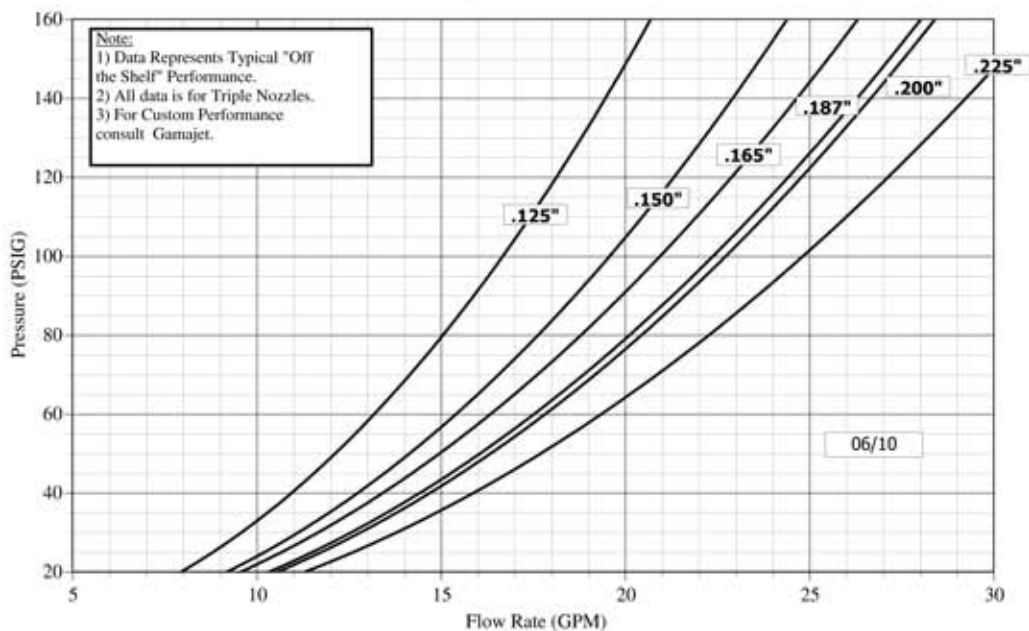

GAMAJET®

Gamajet Aseptic VI Product Data Performance Characteristics

CLEANING SYSTEMS, INC.

Gamajet Aseptic VI - Pressure vs. Flow Rate

Dual Nozzle

Gamajet Aseptic VI - Pressure vs. Flow Rate

Triple Nozzle

1-877-426-2538

Performance Characteristics • Page 2

Flow Rate vs. Cycle Time

Dual Nozzle

1-877-426-2538

1-877-GAMAJET

604 Jeffers Circle • Exton PA 19341 • Telephone: (610) 408-9940

Fax: (610) 408-9945 • e-mail: sales@gamajet.com • Visit our web site at www.gamajet.com