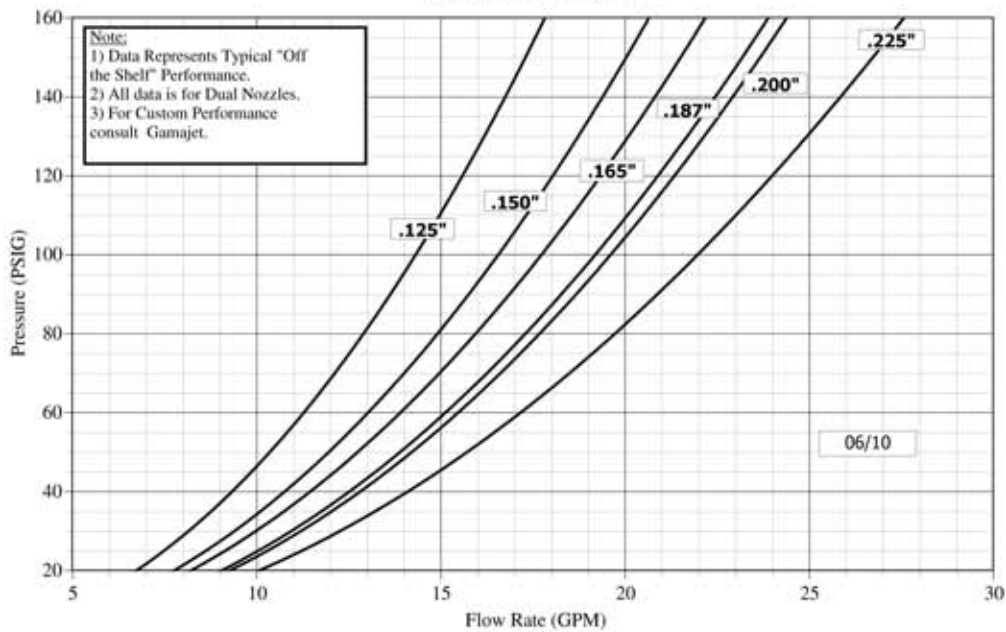

GAMAJET®

Gamajet Aseptic VI Product Data Performance Characteristics

CLEANING SYSTEMS, INC.

Gamajet Aseptic VI - Pressure vs. Flow Rate

Dual Nozzle

Gamajet Aseptic VI - Pressure vs. Flow Rate

Triple Nozzle

1-877-426-2538

Performance Characteristics • Page 2

Flow Rate vs. Cycle Time

Dual Nozzle

1-877-426-2538

1-877-GAMAJET

604 Jeffers Circle • Exton PA 19341 • Telephone: (610) 408-9940

Fax: (610) 408-9945 • e-mail: sales@gamajet.com • Visit our web site at www.gamajet.com