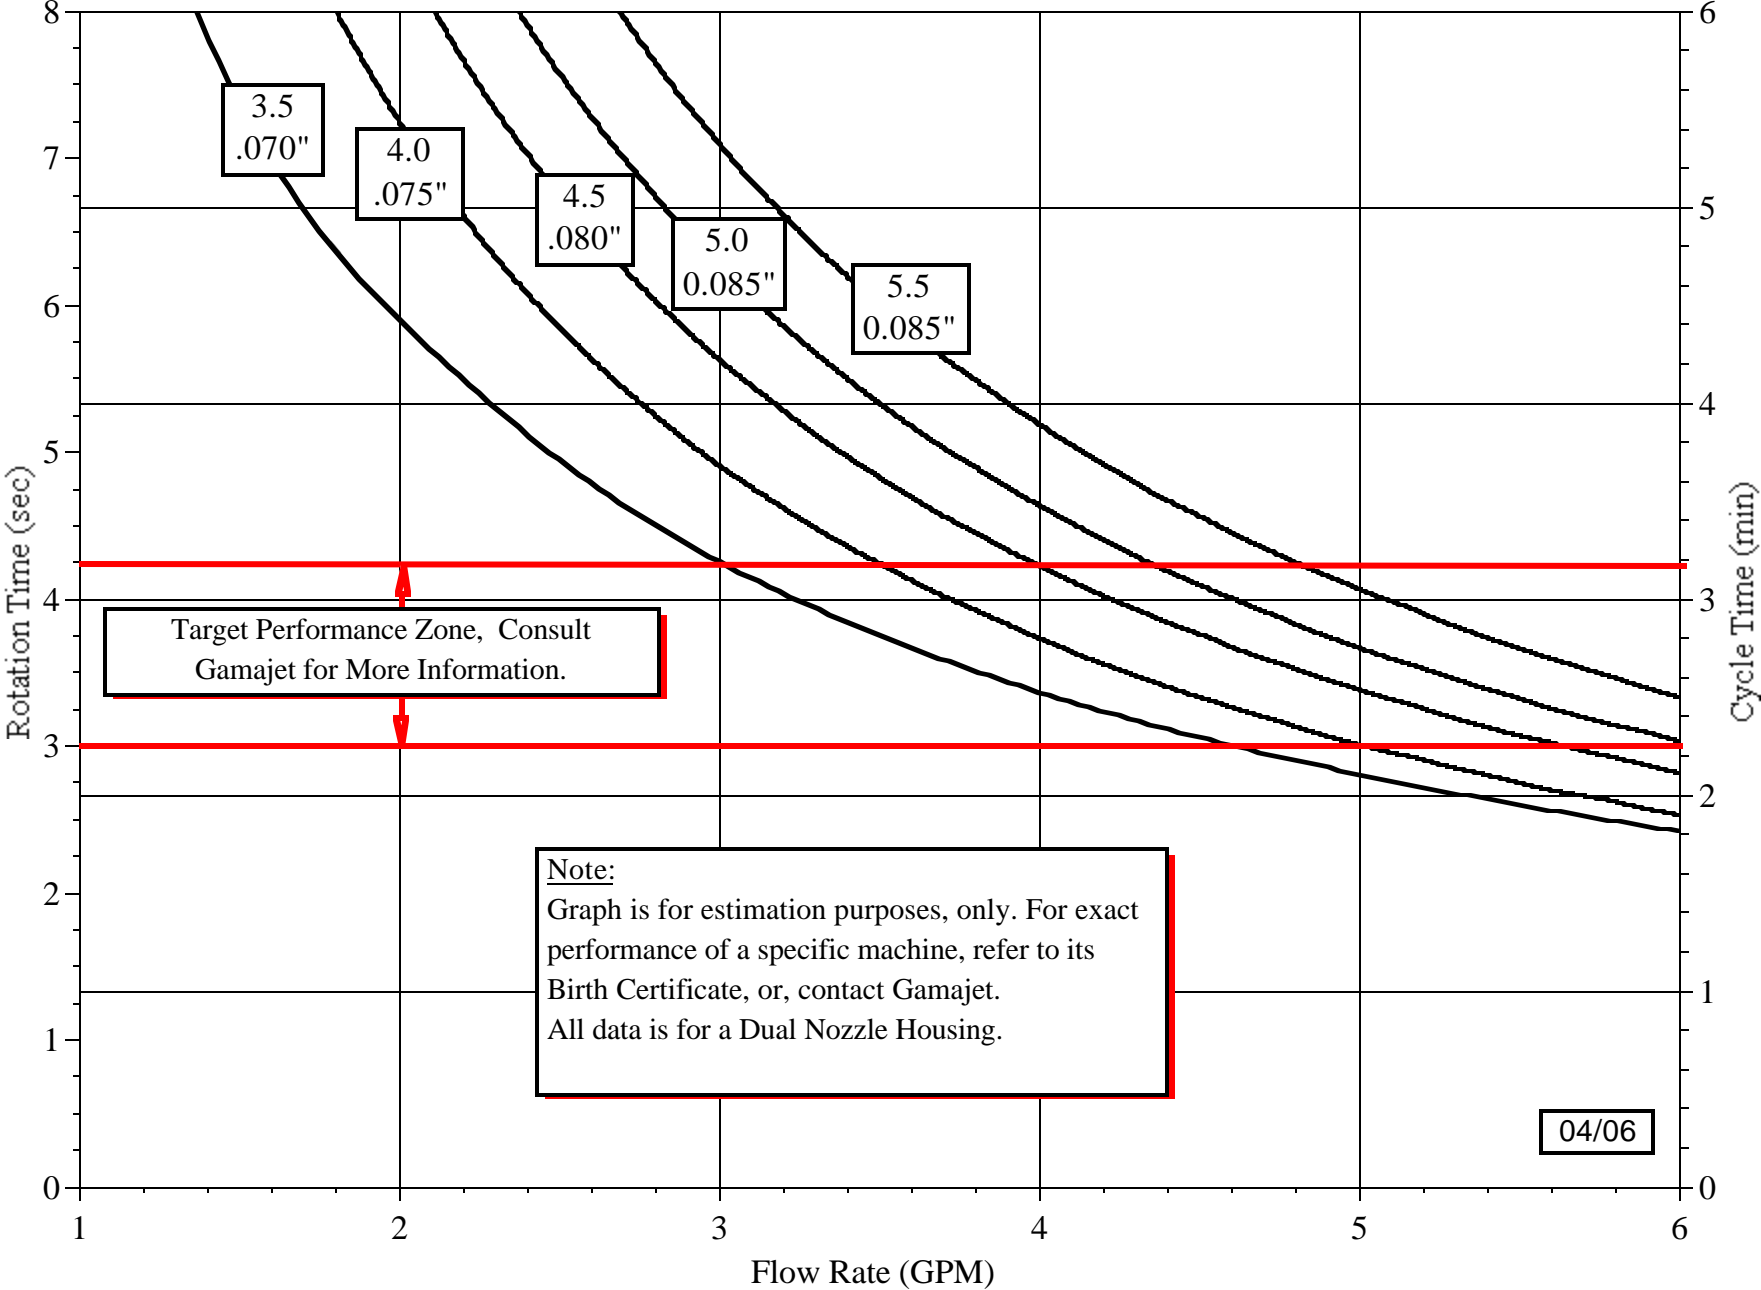

Gamajet HD-Barrel Blaster Flow Rate vs. Rotation and Cycle Time

Gamajet HD-Barrel Blaster Pressure vs. Flow Rate