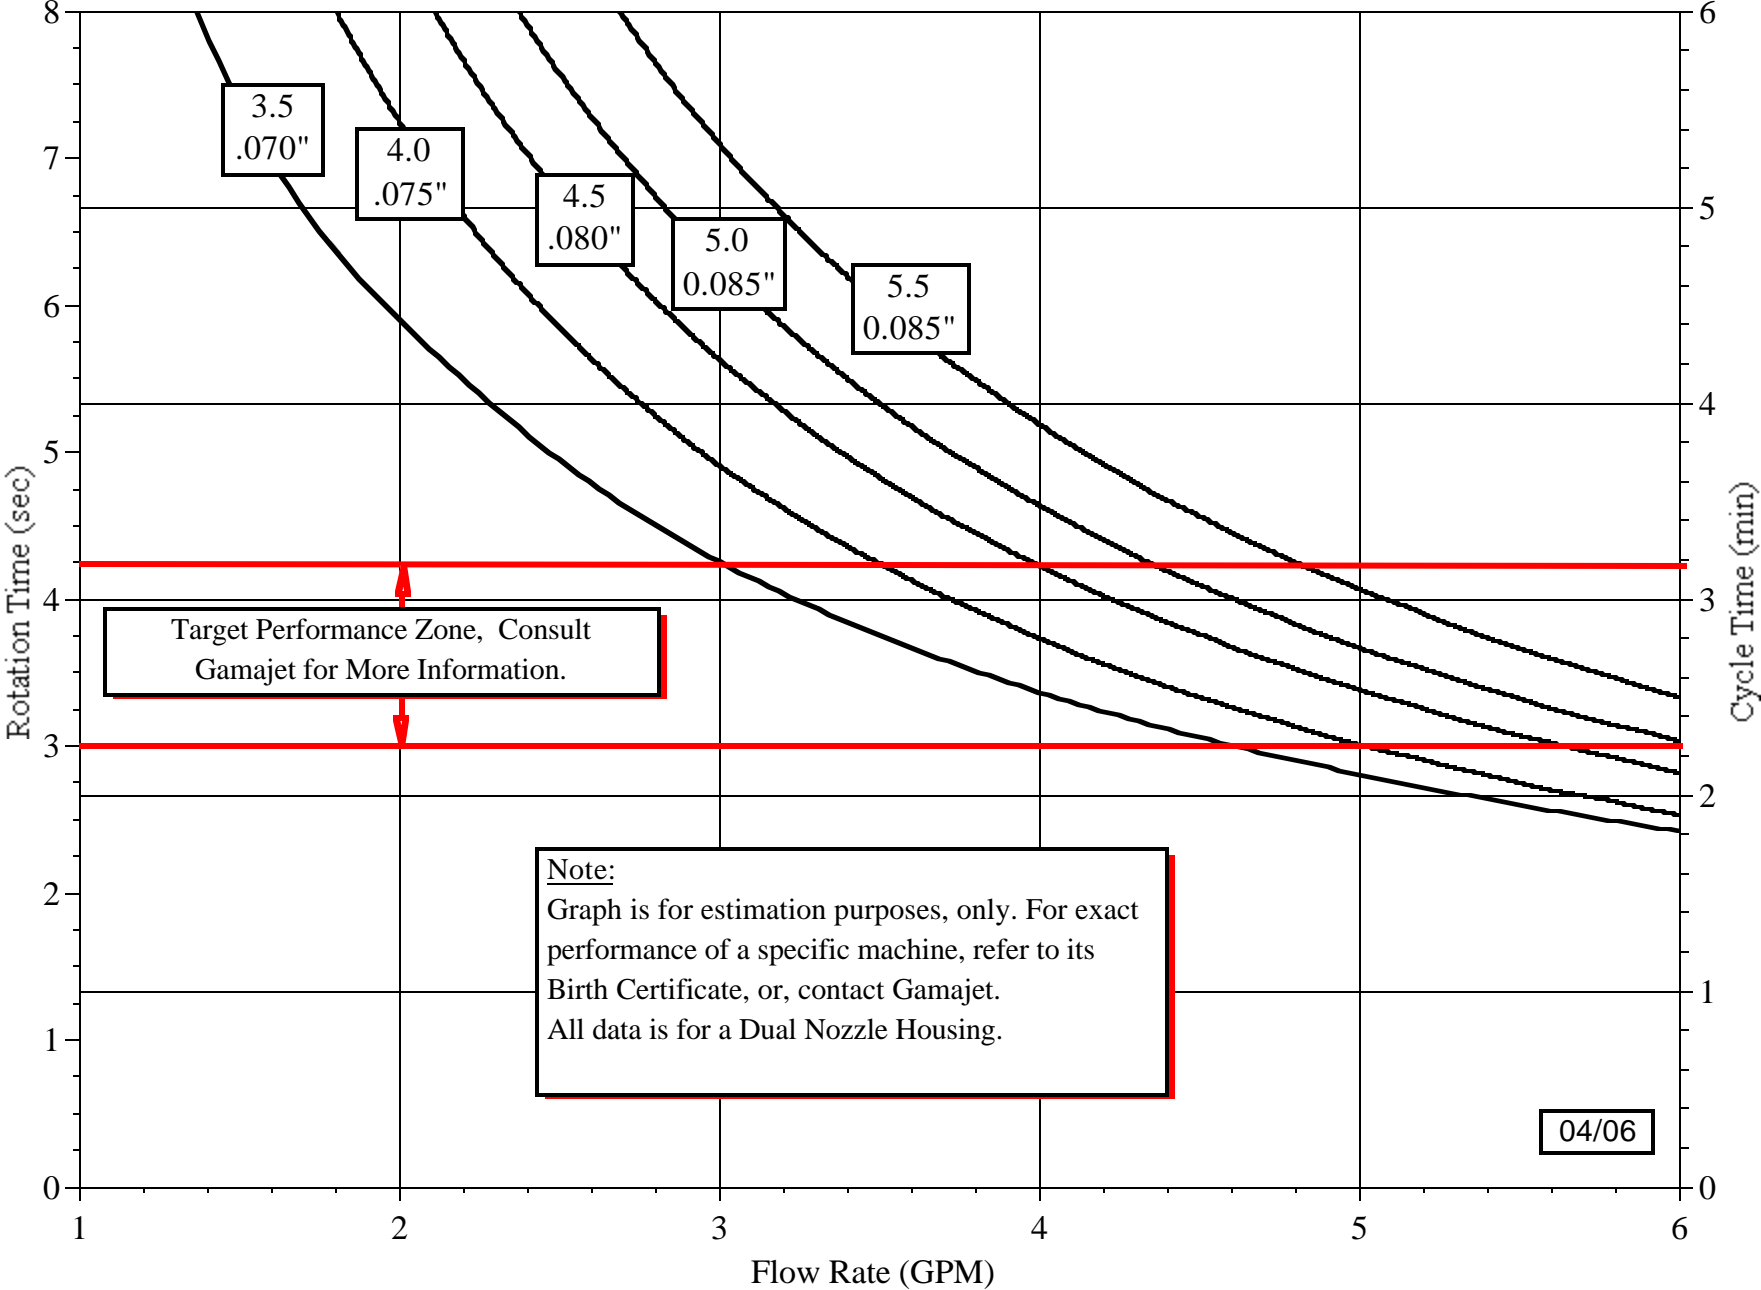

# Gamajet HD-Barrel Blaster Flow Rate vs. Rotation and Cycle Time

## Pressure vs. Flow Rate