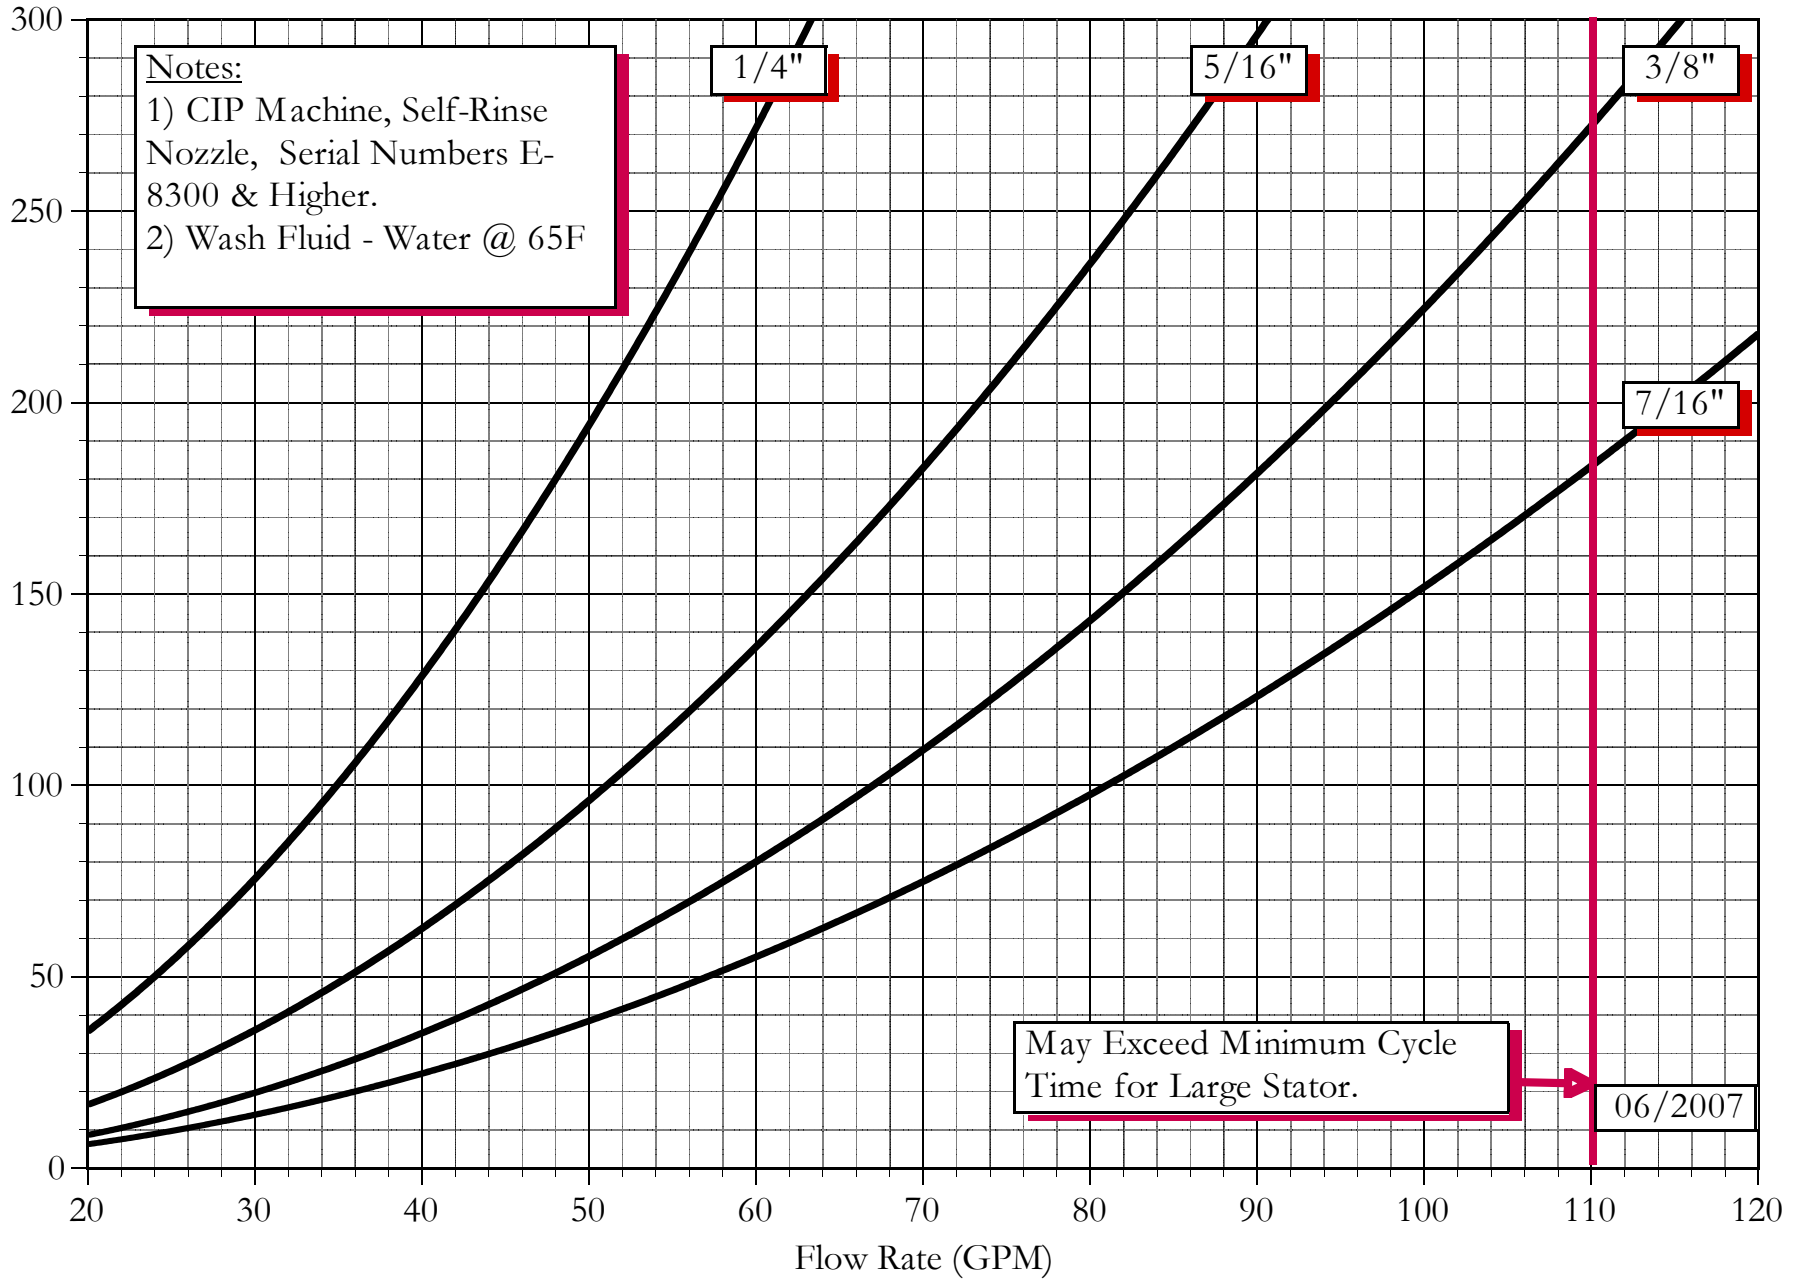

## Flow Rate vs. Pressure - 2 Nozzle, Large and LM Stator