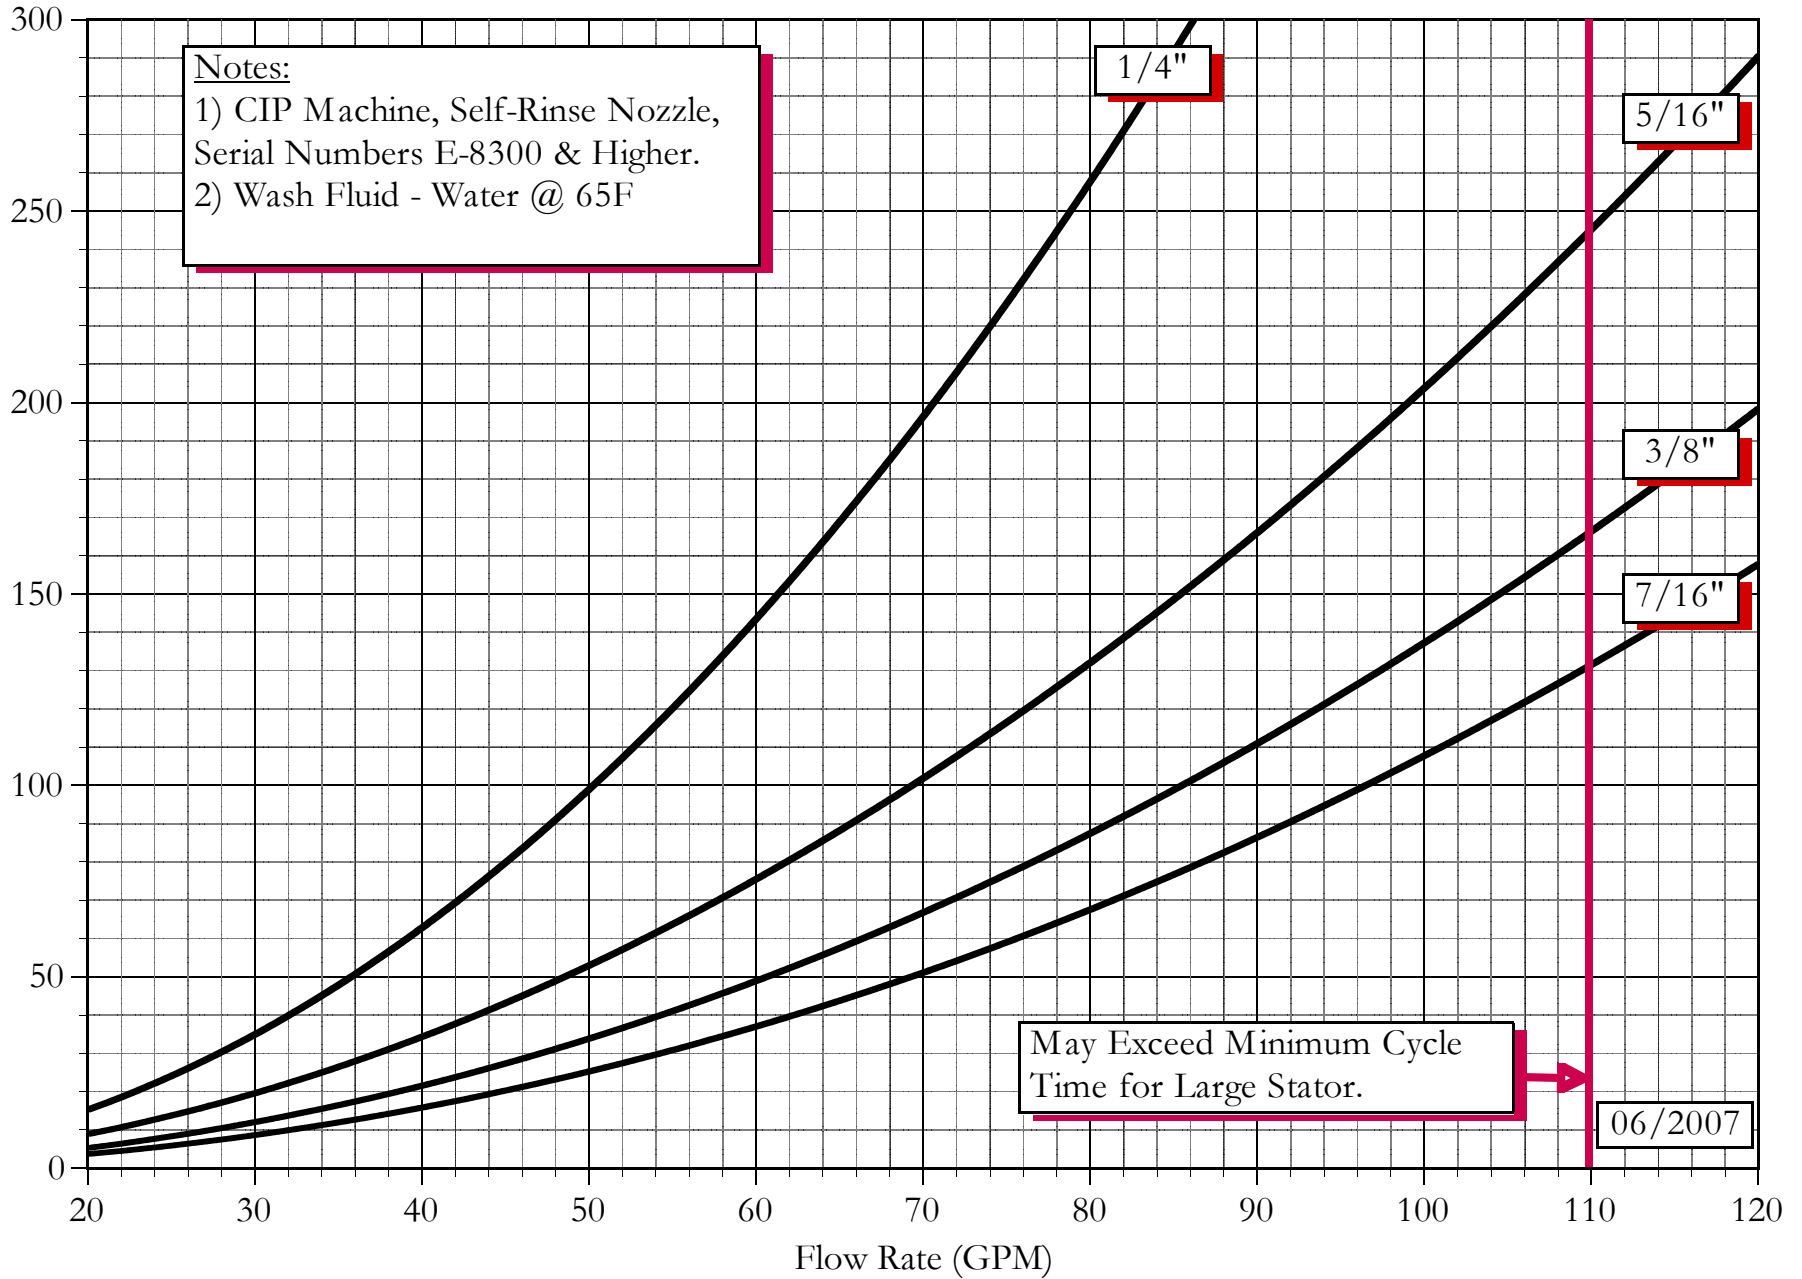

Gamajet EZ - 8

Flow Rate vs. Pressure - 3 Nozzle, Large & LM Stator