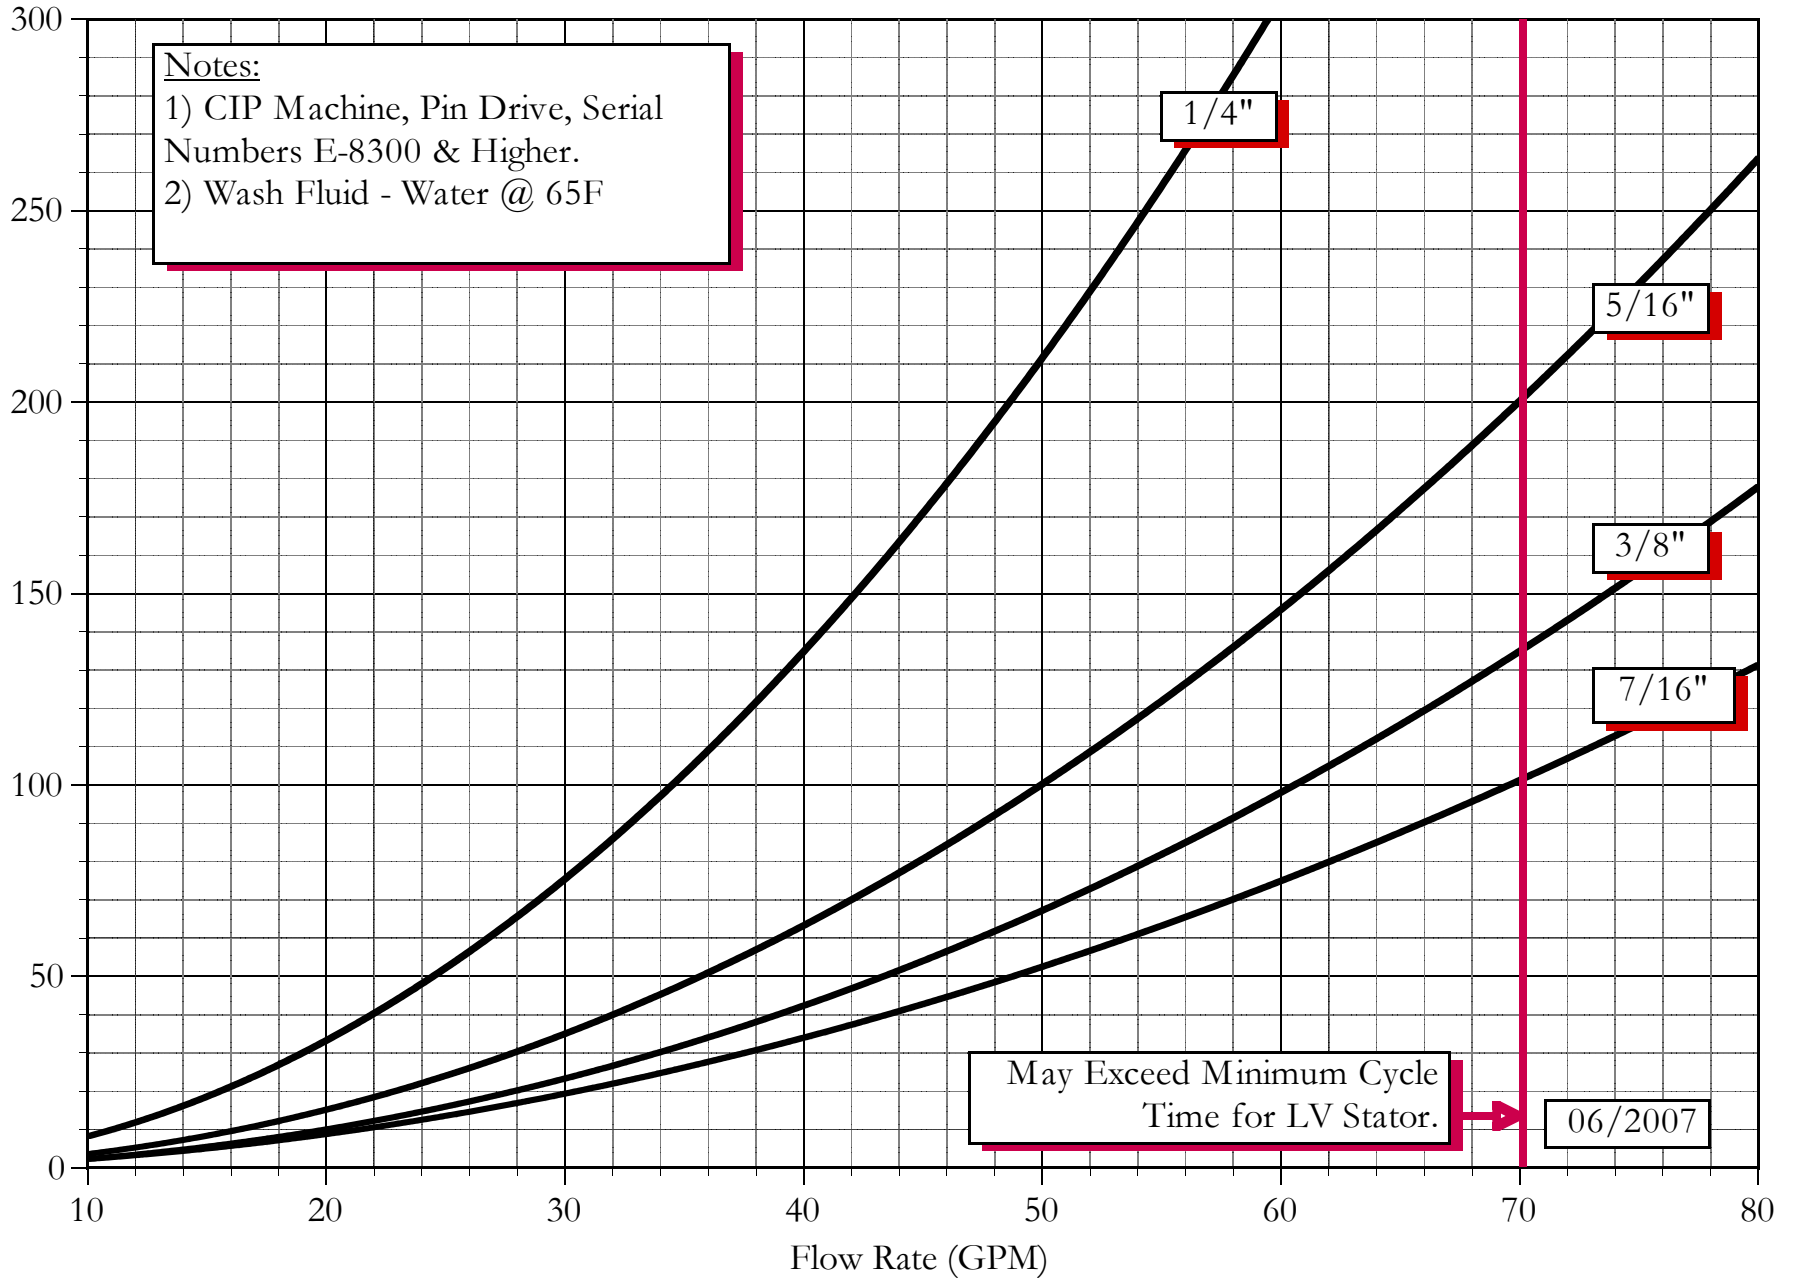

Gamajet EZ - 8

Flow Rate vs. Pressure - 2 Nozzle, LV & Small Stator