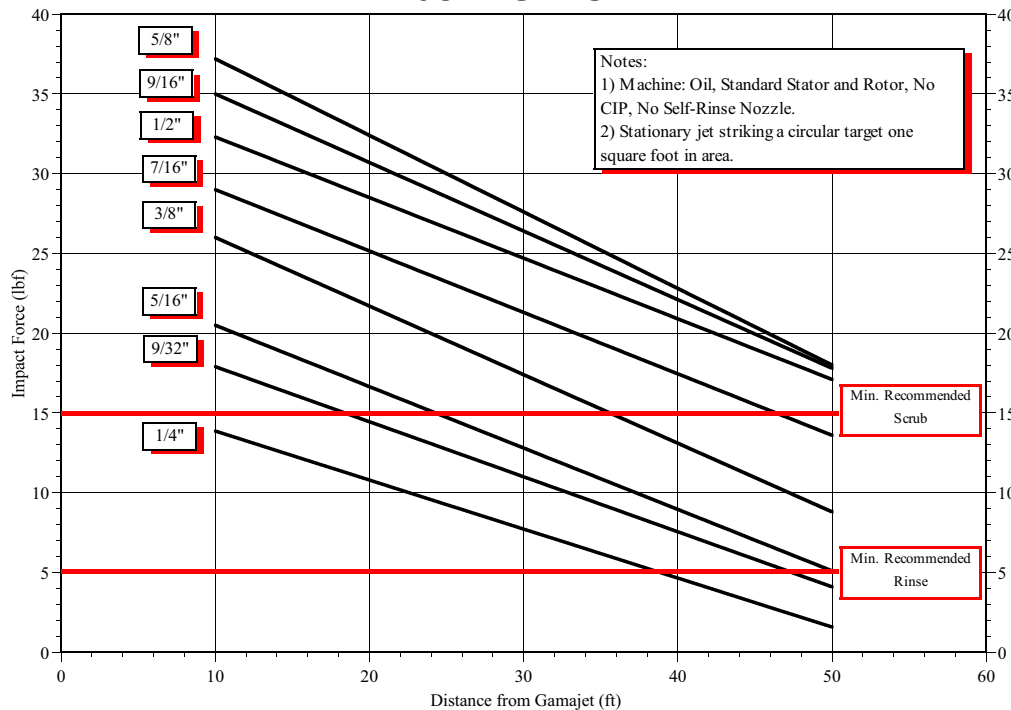

**GAMAJET CLEANING SYSTEMS, INC.**

*because your business depends on clean tanks*

Performance Characteristics • Page 2

Gamajet IV - Flow Rate vs. Typical Full Cycle Time

Gamajet IV - Distance vs. Impact Force @ 100 psi  
Dual Nozzle